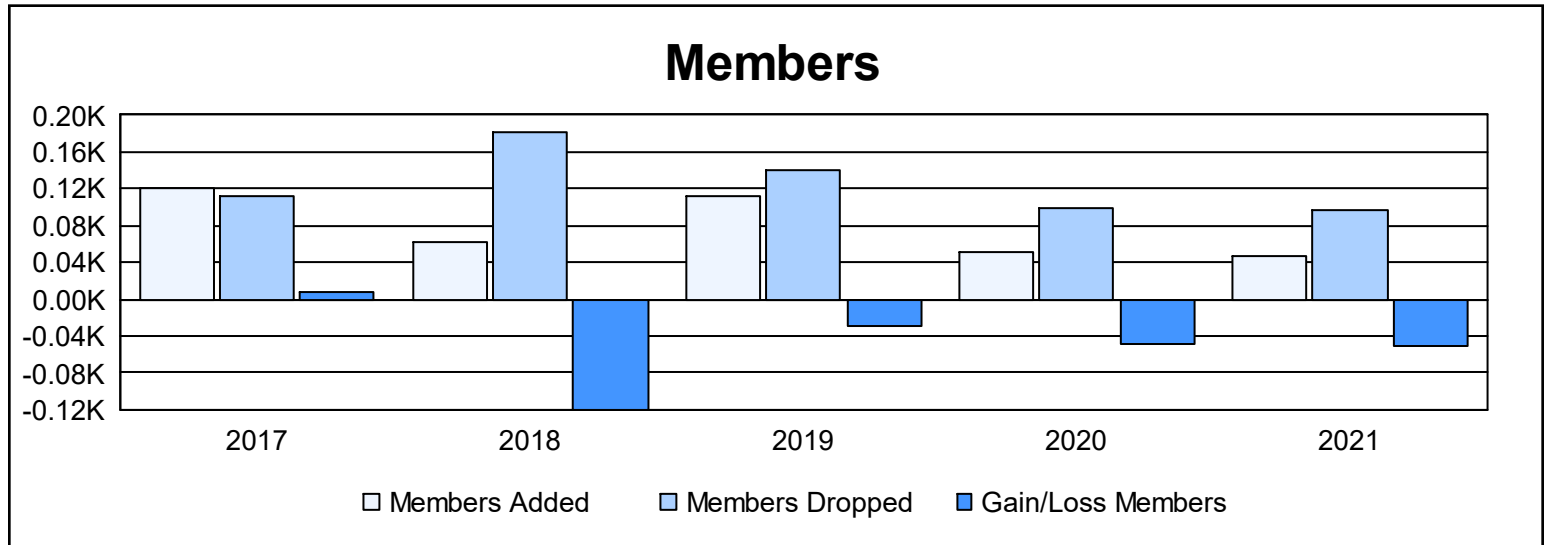

Year	New Clubs	Dropped Clubs	Gain/ Loss Clubs	New Members	Charter Members	Reinstate Members	Transfer Members	Total Member Added	Total Members Dropped	Gain/ Loss Members
2016-2017	0	0	0	114	0	3	3	120	112	8
2017-2018	0	3	-3	43	0	10	8	61	181	-120
2018-2019	0	2	-2	77	10	5	19	111	140	-29
2019-2020	0	0	0	43	1	2	6	52	100	-48
2020-2021	0	0	0	35	0	7	4	46	96	-50
<b>Average</b>	<b>0</b>	<b>1</b>	<b>-1</b>	<b>62</b>	<b>2</b>	<b>5</b>	<b>8</b>	<b>78</b>	<b>126</b>	<b>-48</b>

### Membership Composition June 2021 Cumulative