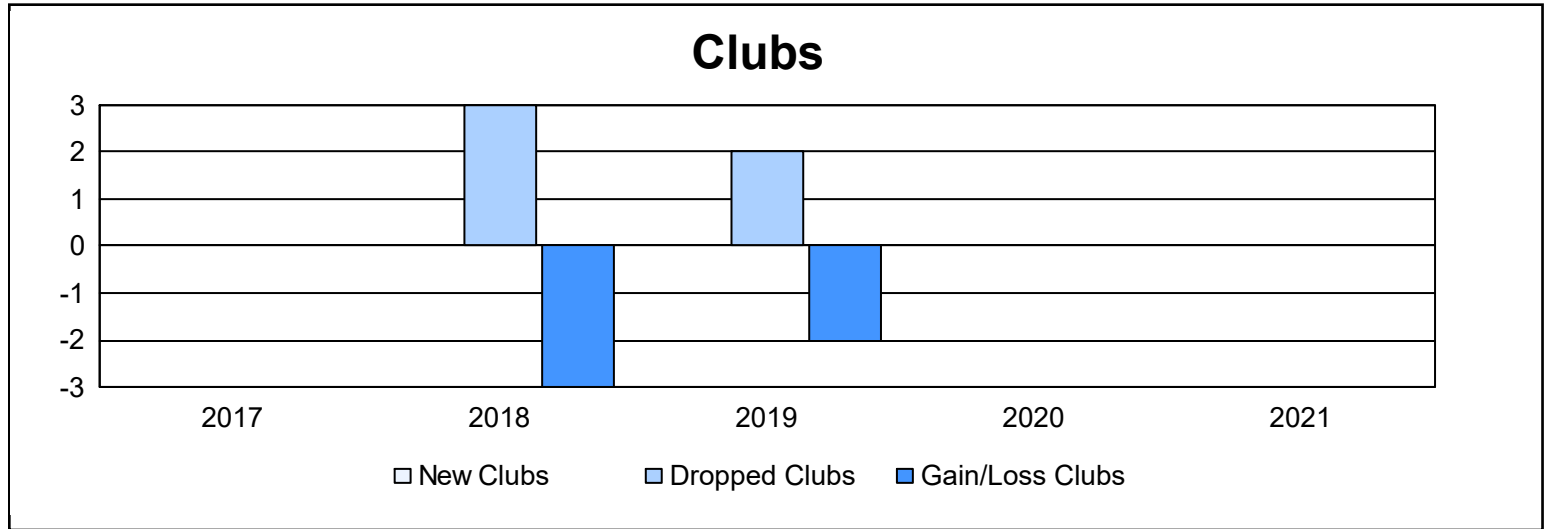

Year	New Clubs	Dropped Clubs	Gain/ Loss Clubs	New Members	Charter Members	Reinstate Members	Transfer Members	Total Member Added	Total Members Dropped	Gain/ Loss Members
2016-2017	0	0	0	114	0	3	3	120	112	8
2017-2018	0	3	-3	43	0	10	8	61	181	-120
2018-2019	0	2	-2	77	10	5	19	111	140	-29
2019-2020	0	0	0	43	1	2	6	52	100	-48
2020-2021	0	0	0	35	0	7	4	46	96	-50
<b>Average</b>	<b>0</b>	<b>1</b>	<b>-1</b>	<b>62</b>	<b>2</b>	<b>5</b>	<b>8</b>	<b>78</b>	<b>126</b>	<b>-48</b>

### Membership Composition June 2021 Cumulative