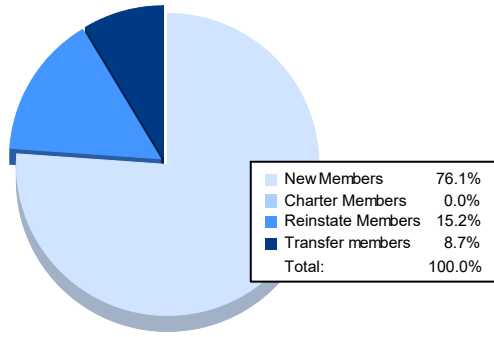

Year	New Clubs	Dropped Clubs	Gain/ Loss Clubs	New Members	Charter Members	Reinstate Members	Transfer Members	Total Member Added	Total Members Dropped	Gain/ Loss Members
2016-2017	0	0	0	114	0	3	3	120	112	8
2017-2018	0	3	-3	43	0	10	8	61	181	-120
2018-2019	0	2	-2	77	10	5	19	111	140	-29
2019-2020	0	0	0	43	1	2	6	52	100	-48
2020-2021	0	0	0	35	0	7	4	46	96	-50
<b>Average</b>	<b>0</b>	<b>1</b>	<b>-1</b>	<b>62</b>	<b>2</b>	<b>5</b>	<b>8</b>	<b>78</b>	<b>126</b>	<b>-48</b>

### Membership Composition June 2021 Cumulative